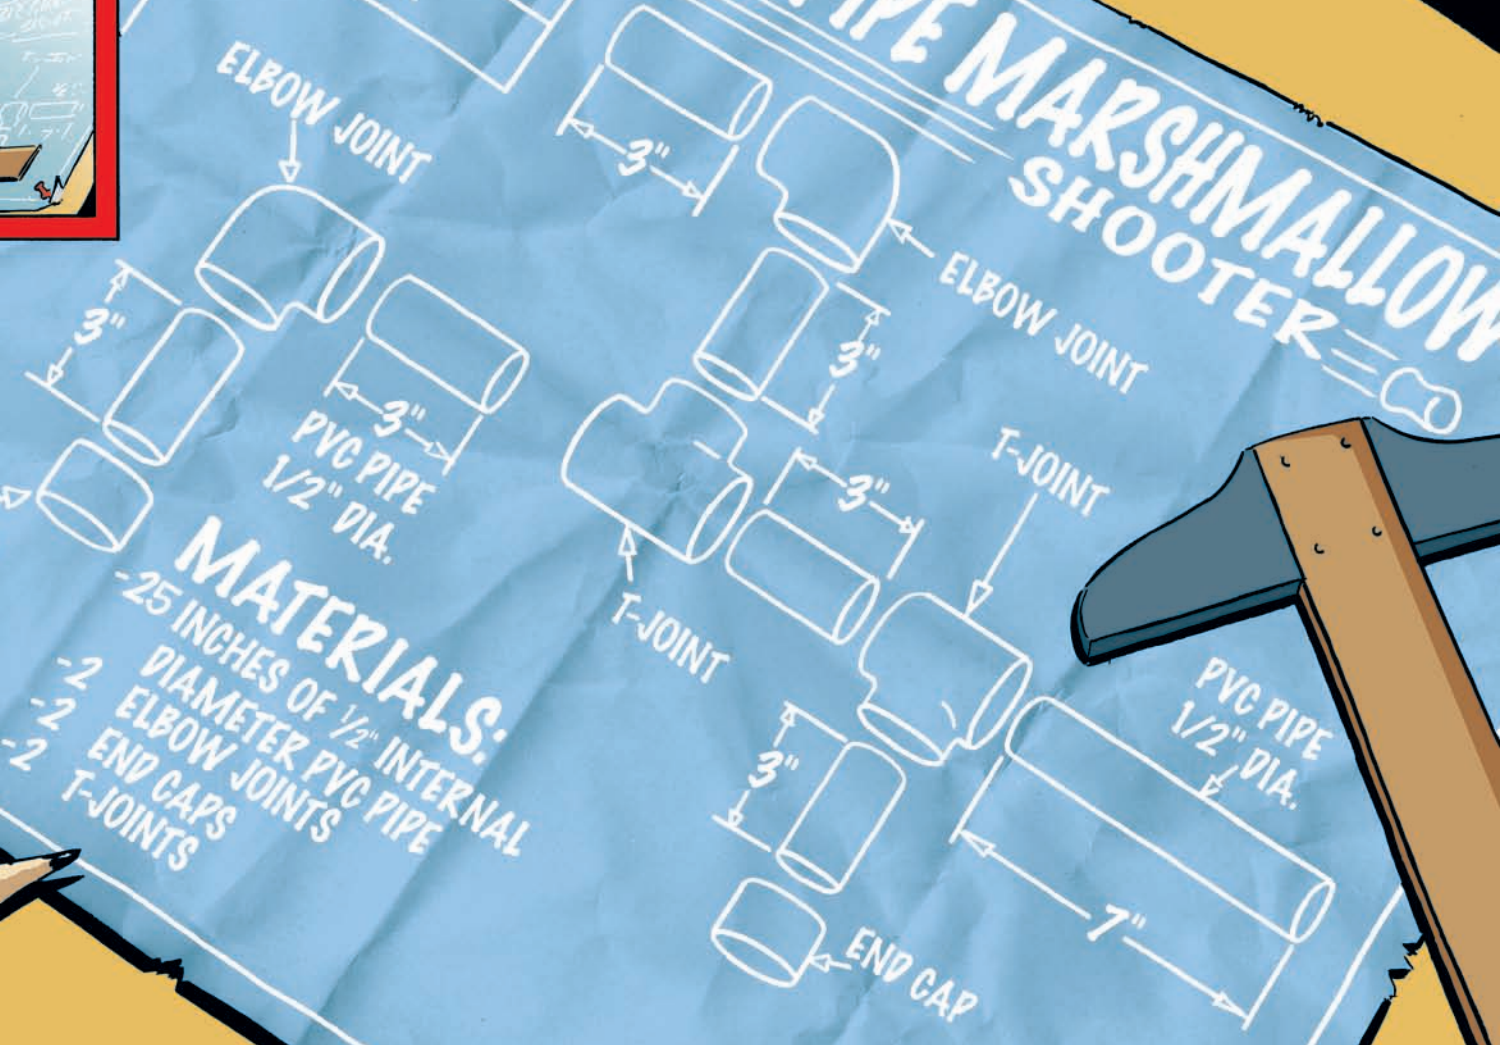

JOB: 05'
REV: REVENGE!
ART: TUCKER

PVC PIPE MARSHMALLOW SHOOTER

END CAP

PVC PIPE
1/2" DIA.

MATERIALS:

- 25 INCHES OF 1/2" INTERNAL DIAMETER PVC PIPE
- 2 ELBOW JOINTS
- 2 END CAPS
- 2 T-JOINTS

ELBOW JOINT

T-JOINT

T-JOINT

PVC PIPE
1/2" DIA.

END CAP